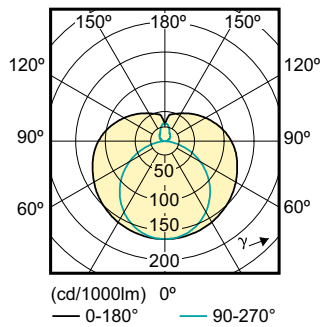

Numerator - Packs per outer box 10

Material Nr. (12NC) 929001249902

Net Weight (Piece) 0.209 kg

Dimensional drawing

TLED 15W-36W 1600lm 240D 4000K G13 ND

Product	D	A1	A2	A3
CorePro LEDtube HF 1200mm 15W840 T8 G	27.9 mm	1199.4 mm	1205.3 mm	1213.6 mm

Photometric data

CorePro LEDtube HF 1200mm 15W 840 1600lm

CorePro LEDtube HF 1200mm, 1500mm 1600lm

CorePro LEDtube InstantFit HF

Photometric data

CorePro LEDtube HF 1200mm 15W 840 1600lm