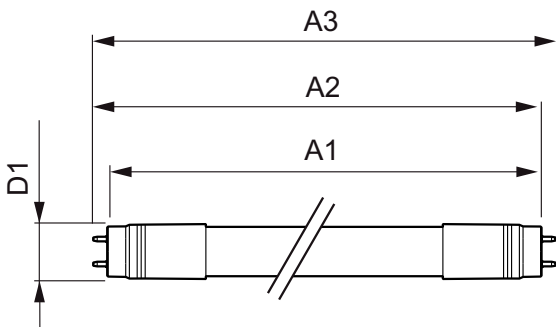

CorePro LEDtube InstantFit HF

Mechanical and Housing

Product Length 1200 mm

Approval and Application

Energy Efficiency Label (EEL) A+

Energy Saving Product Yes

Suitable For Accent Lighting Yes

Approval Marks TUV CE marking RoHS compliance KEMA Keur certificate

Energy Consumption kWh/1000 h 19 kWh

Product Data

Full product code 871869658127800

Order product name CorePro LEDtube HF 1200mm 15W840 T8 G

EAN/UPC - Product 8718696581278

Order code 929001249902

Numerator - Quantity Per Pack 1

Numerator - Packs per outer box 10

Material Nr. (12NC) 929001249902

Net Weight (Piece) 0.209 kg

Dimensional drawing

TLED 15W-36W 1600lm 240D 4000K G13 ND

Product	D	A1	A2	A3
CorePro LEDtube HF 1200mm 15W840 T8 G	27.9 mm	1199.4 mm	1205.3 mm	1213.6 mm