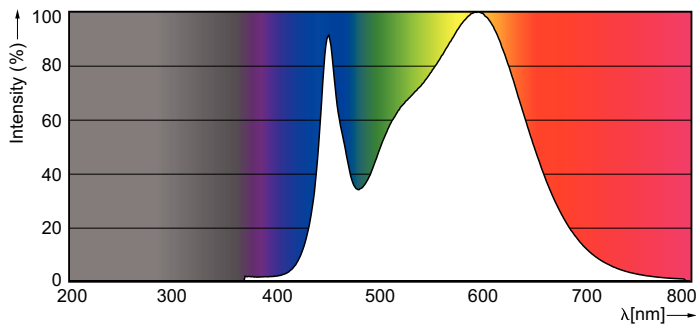

Photometric data

CorePro LEDtube HF 1200mm 15W 840 1600lm